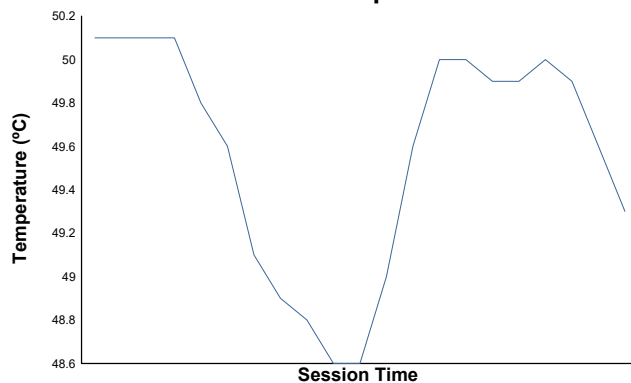

Trofeo de velocidad Motorland 2024

SEVEN 340R

Race 1 340R

Weather Report

Air Temperature

Track Temperature

Humidity

Pressure