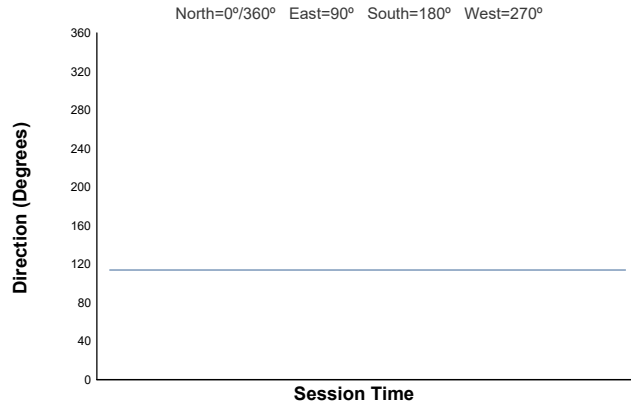

Trofeo de velocidad Motorland 2024

SEVEN 340R

Race 1 340R

Weather Report

Air Temperature

Track Temperature

Humidity

Pressure

Wind Speed

Wind Direction

Track Status: **DRY**