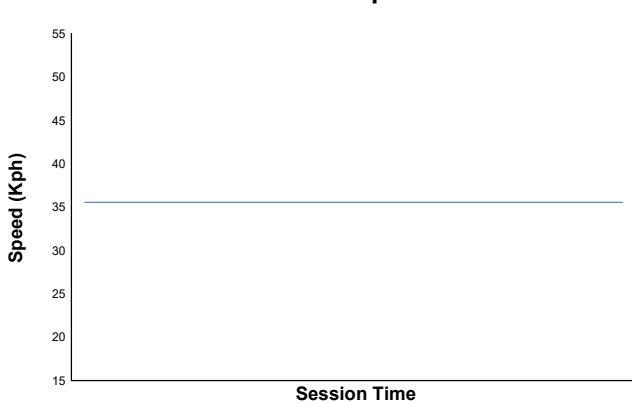

Trofeo de velocidad Motorland 2024

SEVEN 340R

Race 1 340R

Weather Report

Wind Speed

Track Status: **DRY**