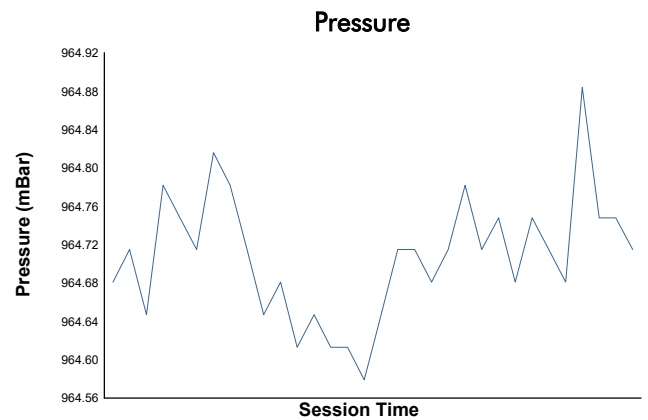

WINTER SERIES - ARAGON

Formula Winter Series

Race 3

Weather Report

Track Status: **DRY**