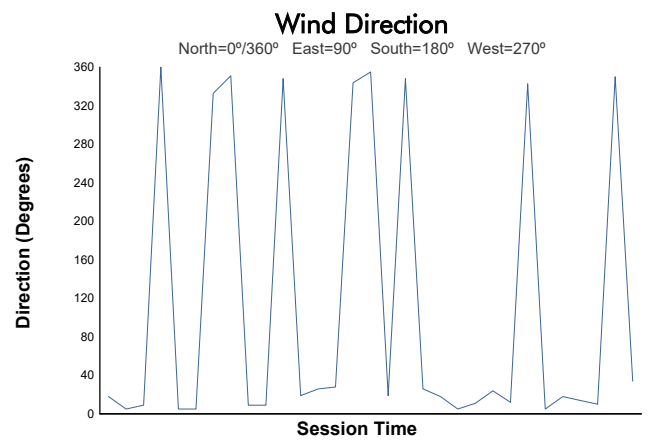

WINTER SERIES - ARAGON

Formula Winter Series

Race 2

Weather Report

Track Status: **DRY**