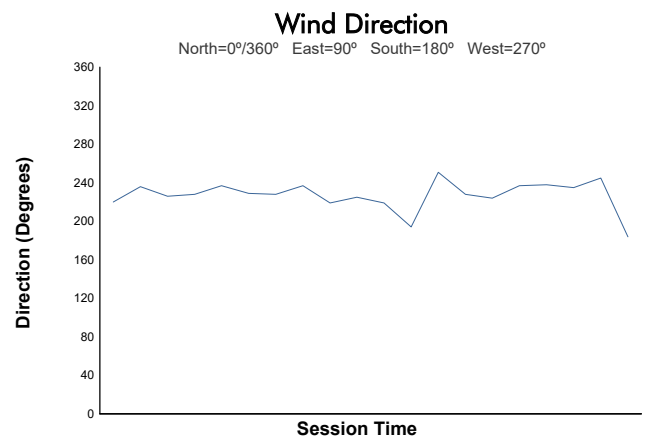

WINTER SERIES - ARAGON

Formula Winter Series

Race 1

Weather Report

Track Status: **DRY**