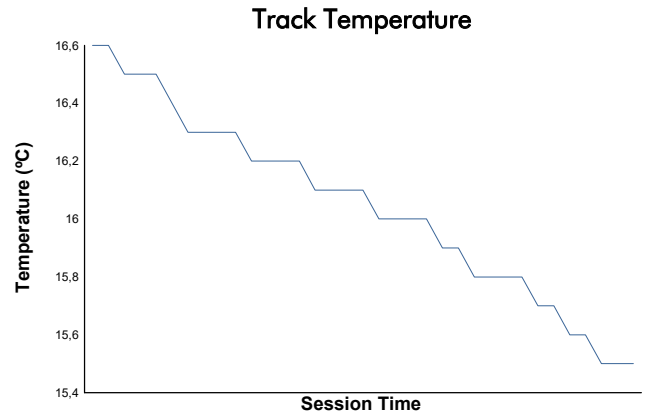

### WINTER SERIES - ARAGON

Formula Winter Series

Collective Test 6

Weather Report

Track Status: **DRY**