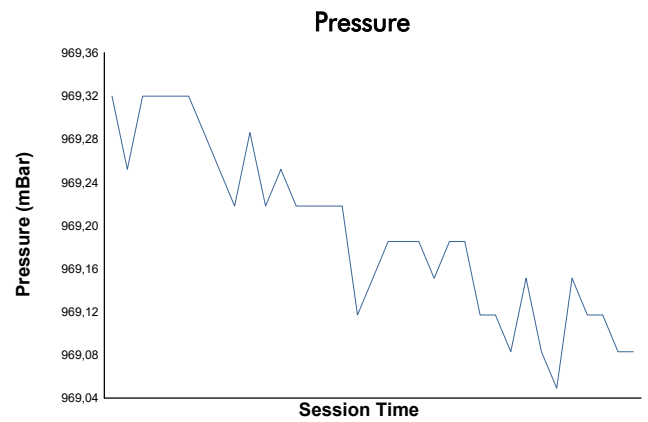

### WINTER SERIES - ARAGON

Formula Winter Series

Collective Test 6

Weather Report

Track Status: **DRY**