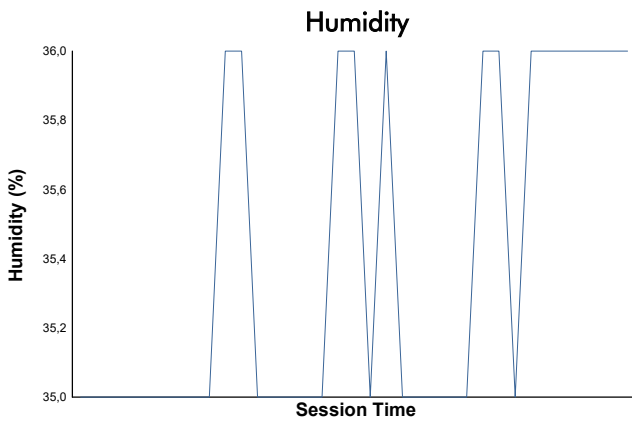

### WINTER SERIES - ARAGON

Formula Winter Series

Collective Test 6

Weather Report

Track Status: **DRY**