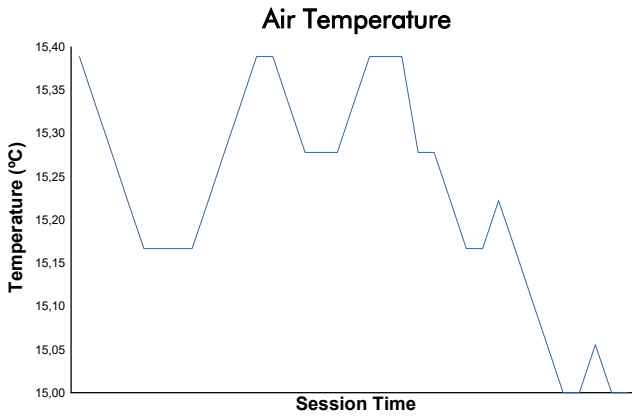

### WINTER SERIES - ARAGON

Formula Winter Series

Collective Test 6

Weather Report

Track Status: **DRY**