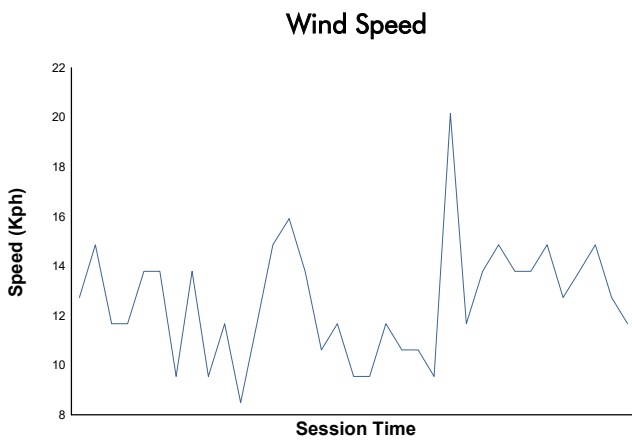

### WINTER SERIES - ARAGON

Formula Winter Series

Collective Test 6

Weather Report

Track Status: **DRY**