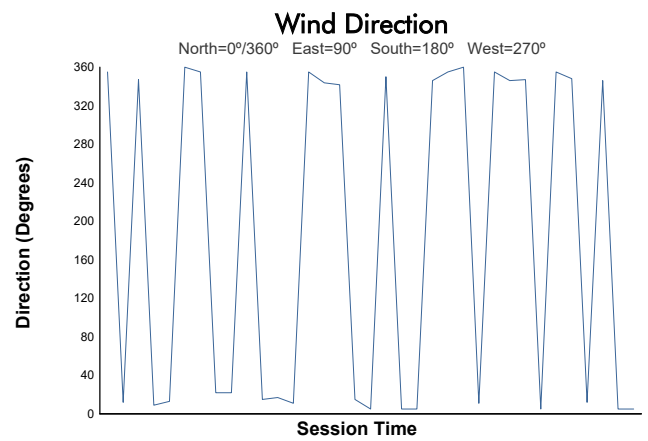

### WINTER SERIES - ARAGON

Formula Winter Series

Collective Test 6

Weather Report

Track Status: **DRY**