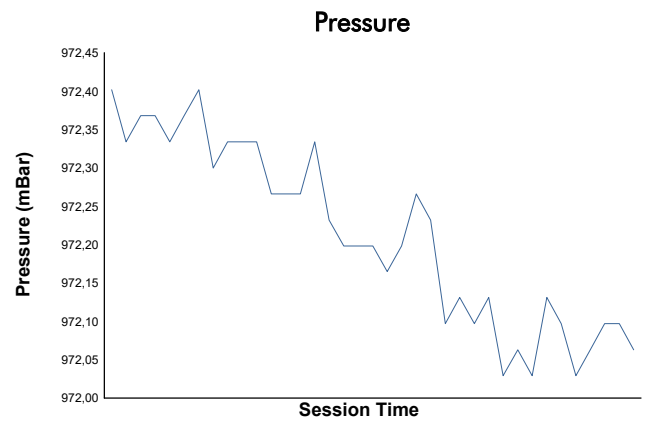

WINTER SERIES - ARAGON

Formula Winter Series

Collective Test 4

Weather Report

Track Status: **DRY**