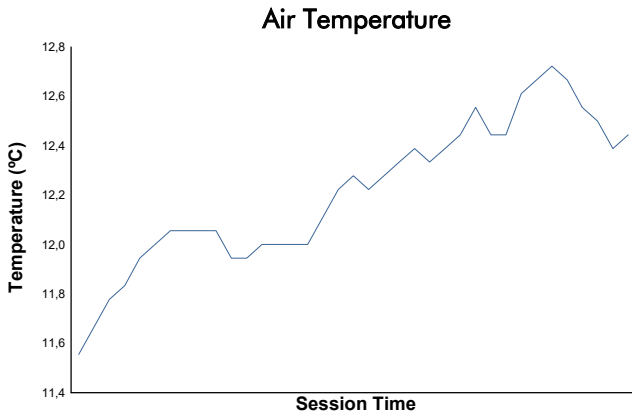

WINTER SERIES - ARAGON

Formula Winter Series

Collective Test 4

Weather Report

Track Status: **DRY**