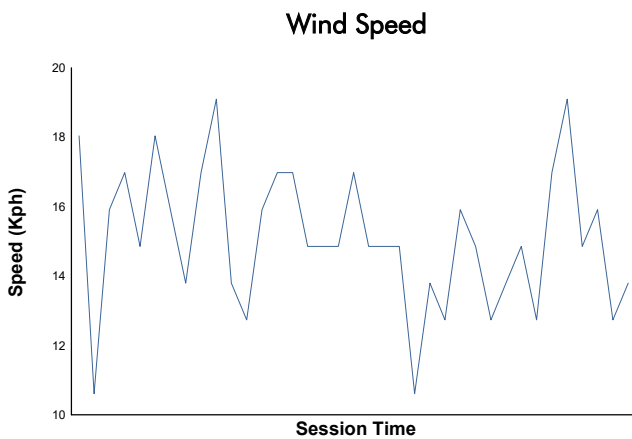

WINTER SERIES - ARAGON

Formula Winter Series

Collective Test 4

Weather Report

Track Status: **DRY**