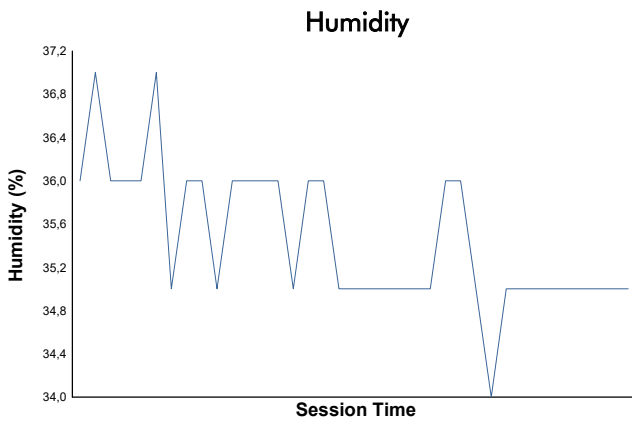

WINTER SERIES - ARAGON

Formula Winter Series

Collective Test 4

Weather Report

Track Status: **DRY**