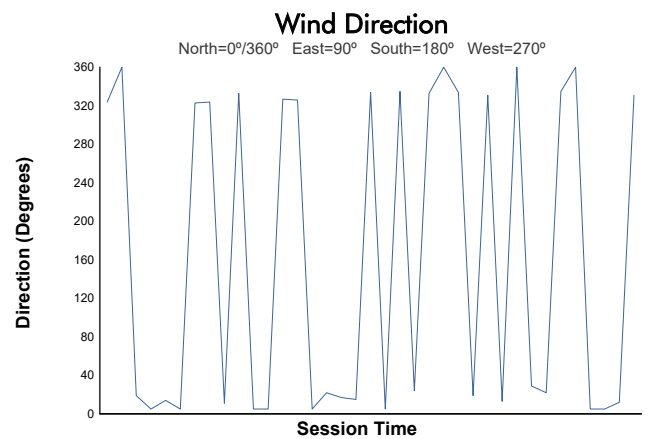

WINTER SERIES - ARAGON

Formula Winter Series

Collective Test 4

Weather Report

Track Status: **DRY**