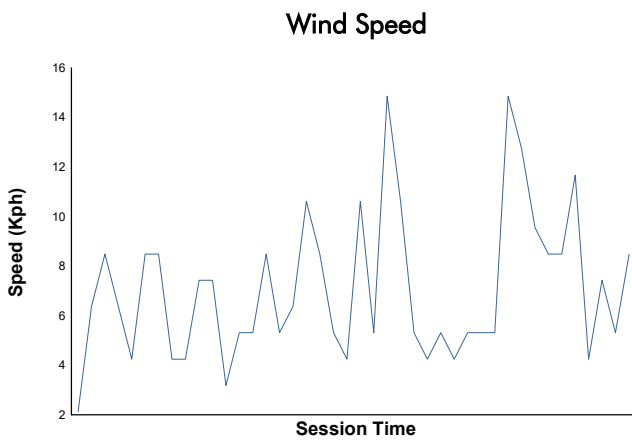

# WINTER SERIES - ARAGON

Formula Winter Series

Collective Test 2

Weather Report

Track Status: **DRY**