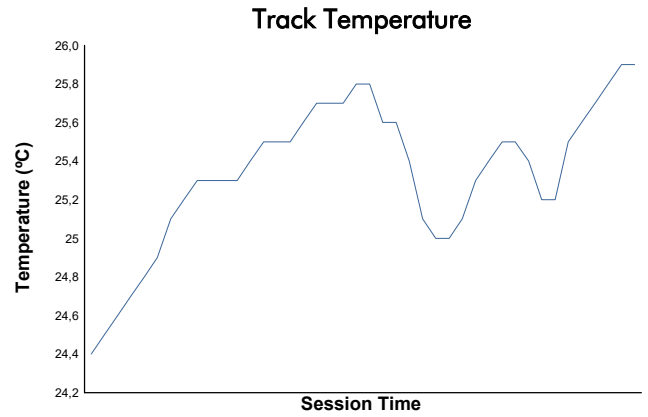

# WINTER SERIES - ARAGON

Formula Winter Series

Collective Test 2

Weather Report

Track Status: **DRY**