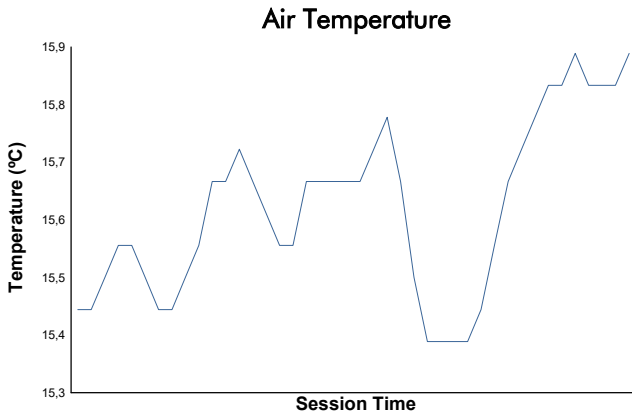

# WINTER SERIES - ARAGON

Formula Winter Series

Collective Test 2

Weather Report

Track Status: **DRY**