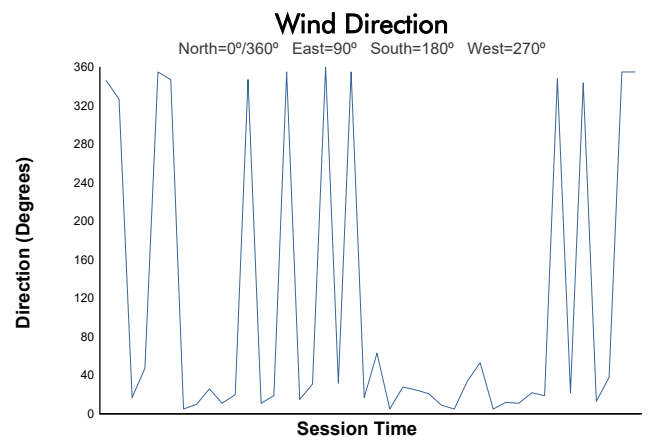

# WINTER SERIES - ARAGON

Formula Winter Series

Collective Test 2

Weather Report

Track Status: **DRY**