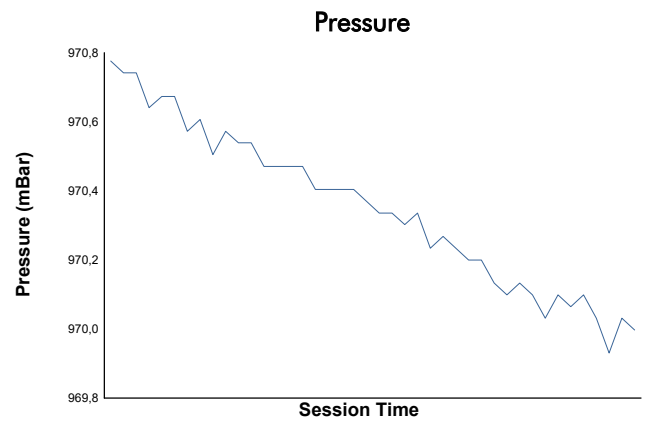

# WINTER SERIES - ARAGON

Formula Winter Series

Collective Test 2

Weather Report

Track Status: **DRY**