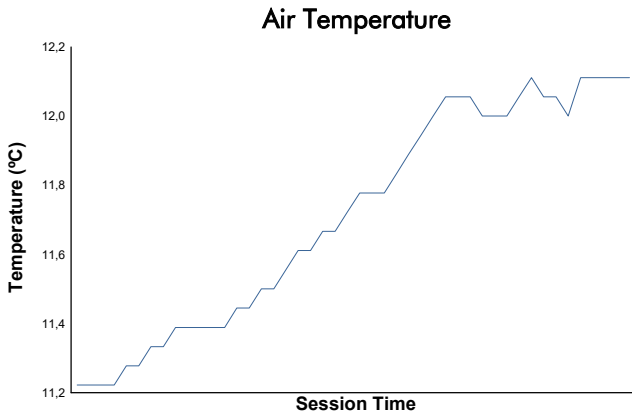

WINTER SERIES - ARAGON

Formula Winter Series

Collective Test 1

Weather Report

Track Status: **DRY**