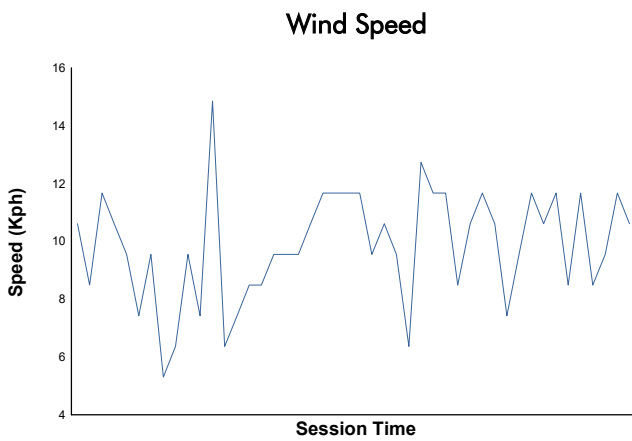

WINTER SERIES - ARAGON

Formula Winter Series

Collective Test 1

Weather Report

Track Status: **DRY**