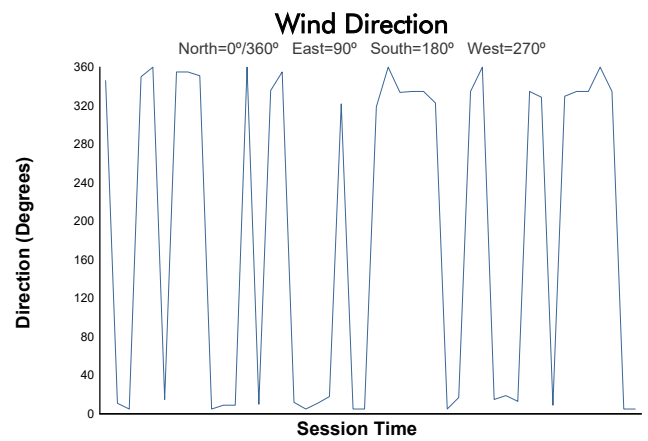

WINTER SERIES - ARAGON

Formula Winter Series

Collective Test 1

Weather Report

Track Status: **DRY**