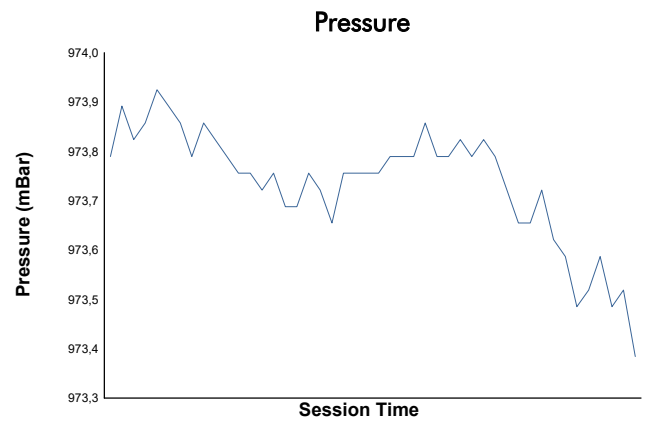

WINTER SERIES - ARAGON

Formula Winter Series

Collective Test 1

Weather Report

Track Status: **DRY**